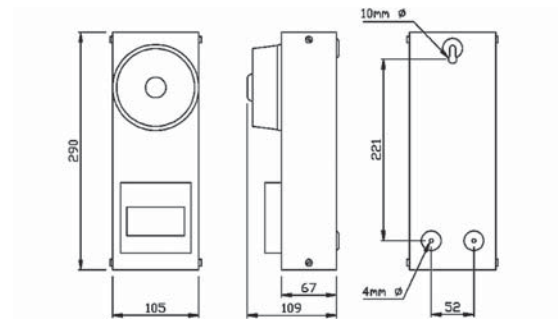

- Fire
- Industrial
- Hazardous Area
- Security
- Railway/Marine
- Public Warning

Specifications

Part No.	Colours	Audibility (tone) at 1m (typical)	Tones (Up to)	Voltage (50/60Hz)	Current (tone dependent)
18-980181	Red	Up to 98dB (A)	3	6x LR14 batteries	N/A

IP Rating: Indoor Rating: Continuous Frequency: N/A Operating Temp: -15°C to +45°C
Construction: Steel Case Cable Entries: N/A Weight: 1.5kg